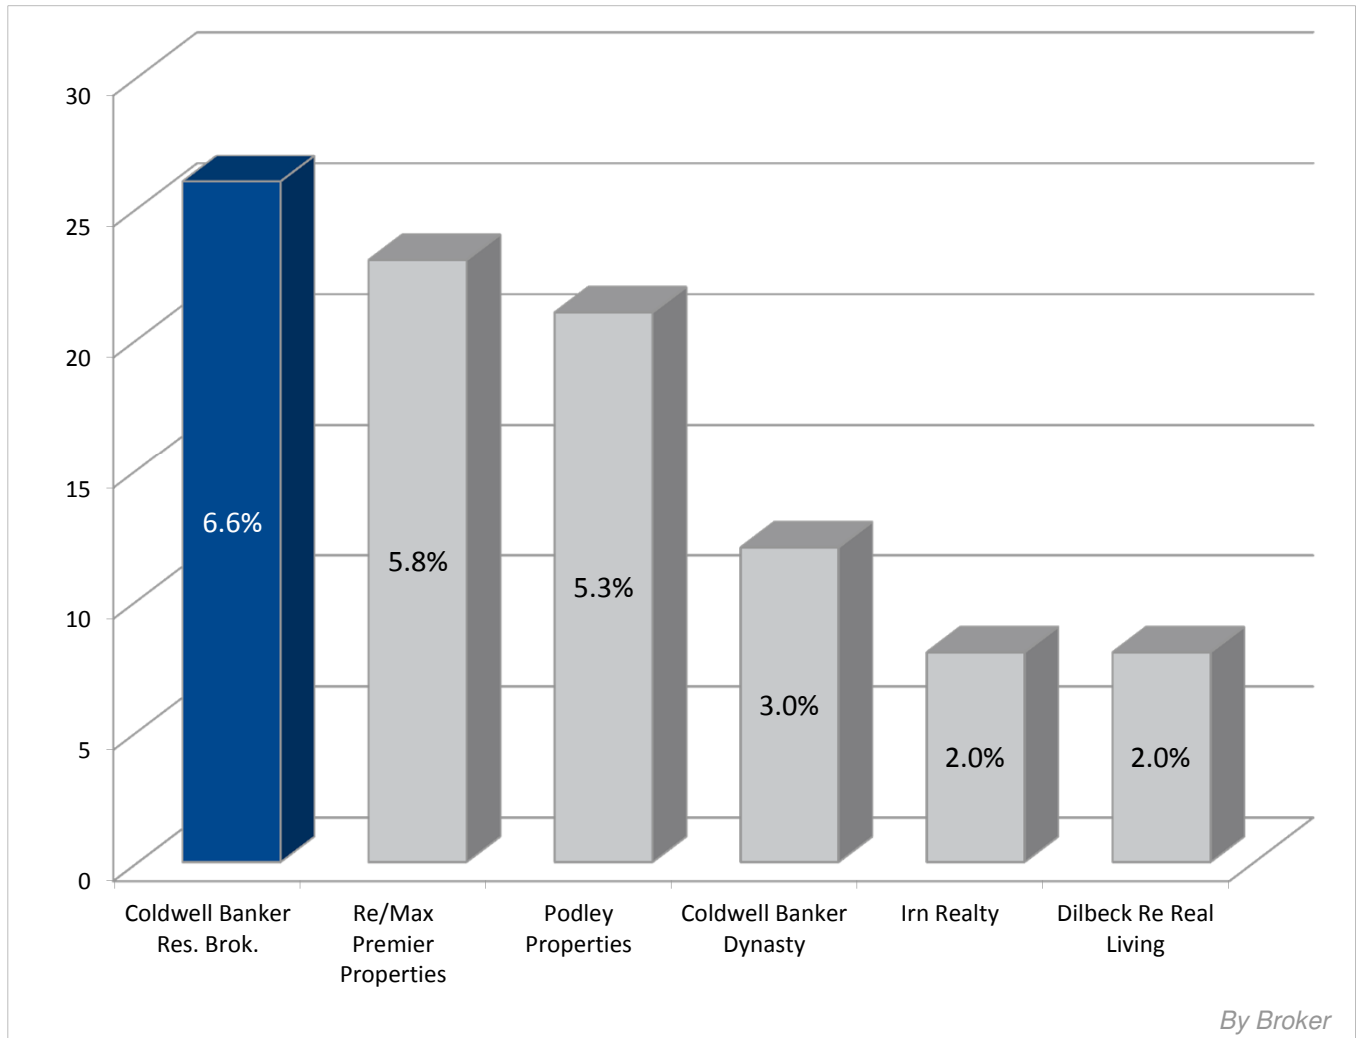

MARKET SHARE COLDWELL BANKER RESIDENTIAL BROKERAGE

Total Sold Units

Property Type: Single Family, Condo, TownHome

Price Range: All

City: Duarte

Date Range: 1/1/2014 - 12/31/2014

Based on information from California Real Estate Technology Services, Santa Barbara Association of Realtors and Sandicor, Inc. for the period 1/1/14 through 12/31/14. Due to MLS reporting methods and allowable reporting policy, this data is only informational and may not be completely accurate. Therefore, Coldwell Banker Residential Brokerage does not guarantee the data accuracy. Data maintained by the MLS's may not reflect all real estate activity in the market. Owned and Operated by NRT LLC.